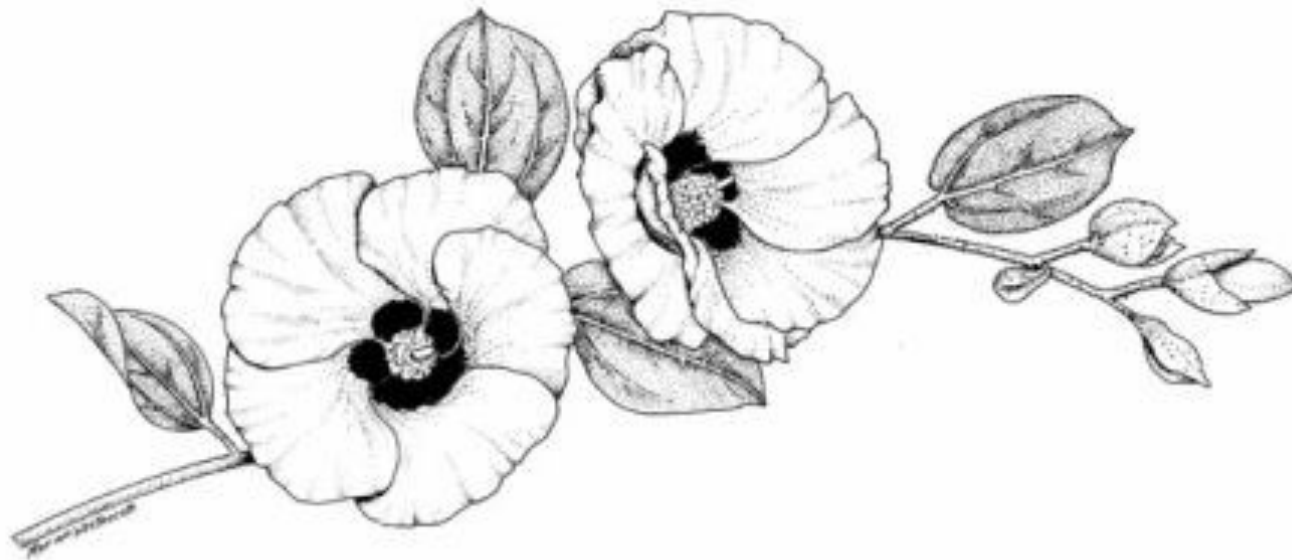

Northern Territory
Sturt's Desert Rose